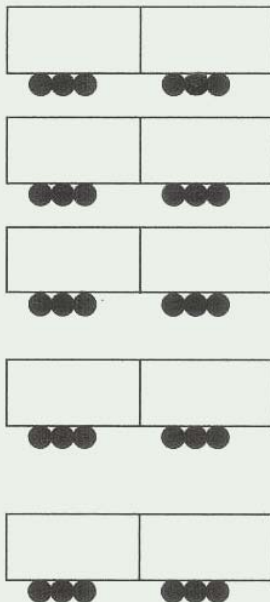

Jeremy Stubbs Conference Centre at Prince's Grant  
Seating Options

1) The 'U' Shape: Seats 32

2) The 'W' Shape: Seats 50

3) Board Room Seats: 28

4) School Room Seats: 30

Additional Seating Plans: 5) Cinema Seats 80-100  
6) Breakaway Room, board room shape, seats 22