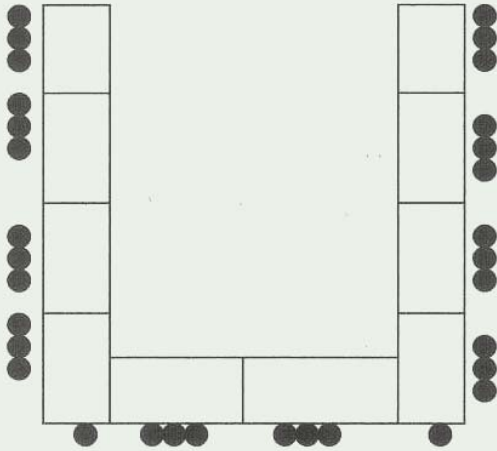

Jeremy Stubbs Conference Centre at Prince's Grant  
Seating Options

1) The 'U' Shape: Seats 32

2) The 'W' Shape: Seats 50

3) Board Room Seats: 28

4) School Room Seats: 30

Additional Seating Plans: 5) Cinema Seats 80-100  
6) Breakaway Room, board room shape, seats 22