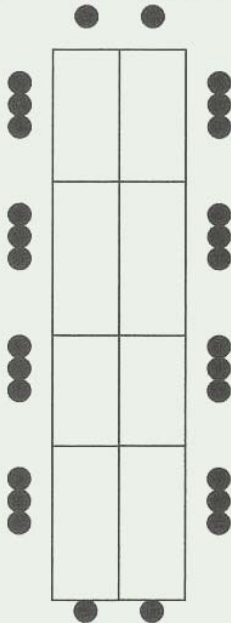

Jeremy Stubbs Conference Centre at Prince's Grant  
Seating Options

1) The 'U' Shape: Seats 32

2) The 'W' Shape: Seats 50

3) Board Room Seats: 28

4) School Room Seats: 30

Additional Seating Plans: 5) Cinema Seats 80-100  
6) Breakaway Room, board room shape, seats 22